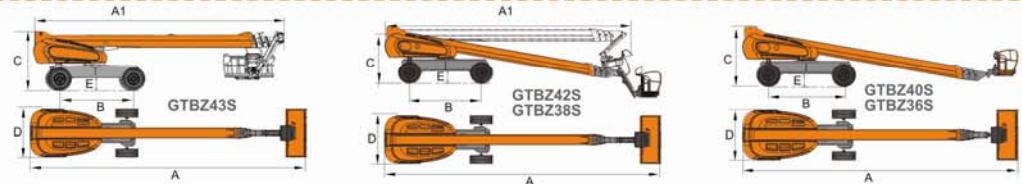

GTBZ (ULTRA BOOM)

Self-Propelled Telescopic Boom Lifts

	GTBZ43S	GTBZ42S	GTBZ40S	GTBZ38S	GTBZ36S
S.W.L					
Unrestricted	230kg	230kg	340kg	230kg	340kg
Restricted	450kg	450kg	450kg	450kg	450kg
Max.occupants	2	2	2	2	2
Max. Working Height(Unrestricted)	43m	42m	40m	38m	36m
Max. Working Height(Restricted)	40m	39m	37m	35m	33m
Max. Platform Height(Unrestricted)	41m	40m	38m	36m	34m
Max. Platform Height(Restricted)	38m	37m	35m	33m	31m
Max. Horizontal Reach(Unrestricted)	24m	24m	23m	24m	23m
Max. Horizontal Reach(Restricted)	21m	21m	20m	21m	20m
Turntable tailswing(Axle Retracted)	1.95m	1.95m	1.95m	1.95m	1.95m
Turntable tailswing(Axle Extended)	1.3m	1.3m	1.3m	1.3m	1.3m
Under Ground Reach	3m	3m	1.1m	3m	1.1m
Overall Length(Stowed)	15.88m	15.24m	14.04m	14.04m	12.85m
Overall Length(Transport)	13.12m	12.92m	/	11.74m	/
Overall Width(Axle Retracted)	2.5m	2.5m	2.5m	2.5m	2.5m
Overall Width(Axle Extended)	3.8m	3.8m	3.8m	3.8m	3.8m
Overall Height	3.07m	3.07m	3.07m	3.07m	3.07m
Platform Size	2.4X0.9m	2.4X0.9m	2.4X0.9m	2.4X0.9m	2.4X0.9m
Ground Clearance	0.32m	0.32m	0.32m	0.32m	0.32m
Wheel Base	3.8m	3.8m	3.8m	3.8m	3.8m
Turning Radius					
Inside/Outside (Axle Retracted)	4.18/5.15m	4.18/5.15m	4.18/5.15m	4.18/5.15m	4.18/5.15m
Inside/Outside (Axle extended)	2.37/3.78m	2.37/3.78m	2.37/3.78m	2.37/3.78m	2.37/3.78m
Turret Rotation	360° continuous	360° continuous	360° continuous	360° continuous	360° continuous
Platform Rotation	+/-90°	+/-90°	+/-90°	+/-90°	+/-90°
Jib Movement	+70° /-60°	+70° /-60°	/	+70° /-60°	/
Engine					
Perkins 804-33T	62kw/2600rpm	62kw/2600rpm	62kw/2600rpm	62kw/2600rpm	62kw/2600rpm
Fuel	Fuel	Fuel	Fuel	Fuel	Fuel
Travel Speed(Stowed)	5.1km/h	5.1km/h	5.1km/h	5.1km/h	5.1km/h
Travel Speed(Working)	≤1.1km/h	≤1.1km/h	≤1.1km/h	≤1.1	≤1.1
Gradeability	40%	40%	40%	40%	40%
Maximum slope	5°	5°	5°	5°	5°
Hydraulic tank	280L	280L	280L	280L	280L
Fuel Tank	150L	150L	150L	150L	150L
Tyre	445/65-22.5	445/65-22.5	445/65-22.5	445/65-22.5	445/65-22.5